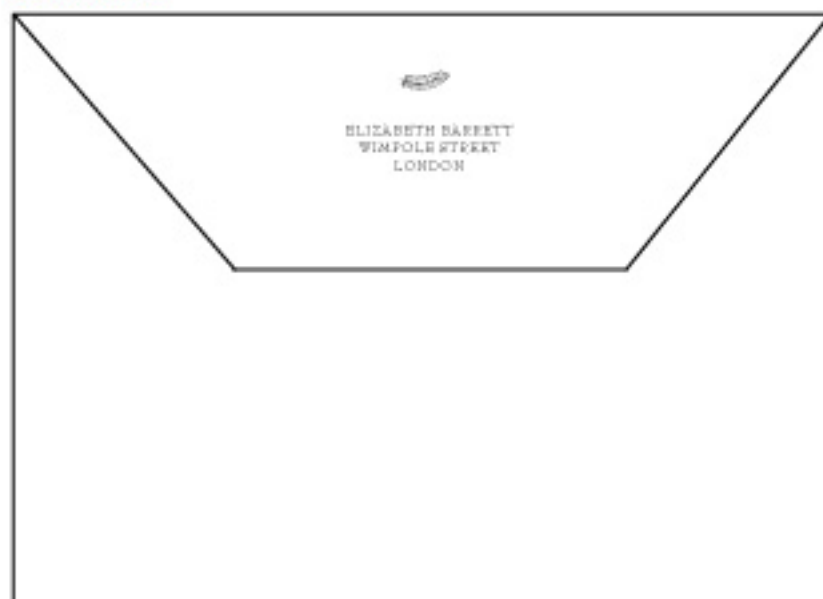

Ink colour: Merlot
Typeface: Bickham Script, Bodoni, Baskerville

Invitation
132x183 mm

Ink colour: Cabernet
Typeface: Century Gothic

Reply card
70x100 mm

Invitation envelope
with printed back flap
136x188 mm

Invitation
132x183 mm

Reply card
70x100 mm

Invitation envelope
with printed back flap
136x188 mm

Ink colour: *Hibiscus, Cabernet*
Typeface: *Bickham Script, Bodoni, Baskerville*

Invitation
132x183 mm

Reply card
70x100 mm

Invitation envelope
with printed back flap
136x188 mm

Invitation
132x183 mm

Reply card
70x100 mm

Invitation envelope
with printed back flap
136x188 mm

Invitation
132x183 mm

Reply card
70x100 mm

*Invitation envelope
with printed back flap*
136x188 mm