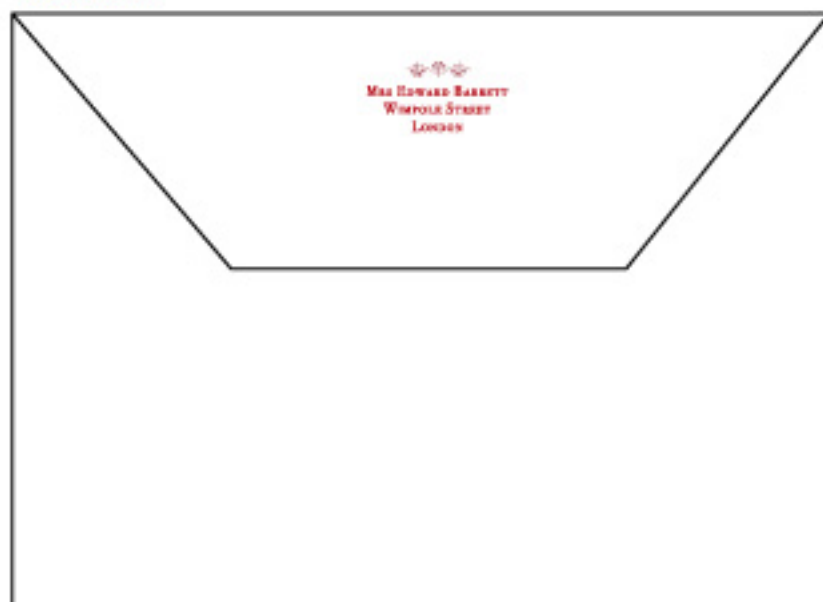

Ink colour: Rainforest
Typeface: Harrington

Reply card
70x100 mm

Invitation envelope
with printed back flap
136x188 mm

Invitation
132x183 mm

Reply card
70x100 mm

Invitation envelope
with printed back flap
136x188 mm

Ink colour: Merlot
Typeface: Bickham Script, Bodoni, Baskerville

Invitation
132x183 mm

Ink colour: Cabernet
Typeface: Century Gothic

Reply card
70x100 mm

Invitation envelope
with printed back flap
136x188 mm

Invitation
132x183 mm

Reply card
70x100 mm

Invitation envelope
with printed back flap
136x188 mm

Ink colour: *Hibiscus, Cabernet*
Typeface: *Bickham Script, Bodoni, Baskerville*

Invitation
132x183 mm

Reply card
70x100 mm