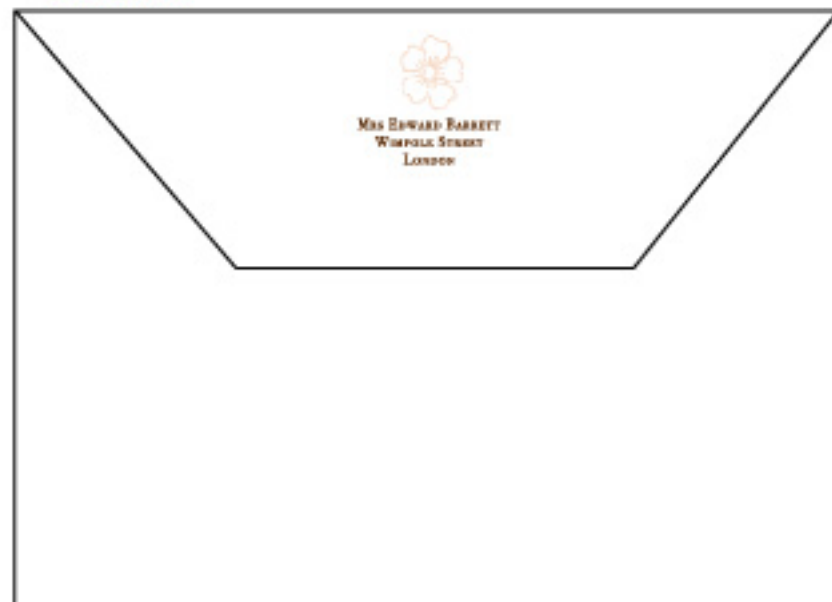

Ink colour: Rainforest
Typeface: Harrington

Reply card
70x100 mm

Invitation envelope
with printed back flap
136x188 mm

Invitation
132x183 mm

Reply card
70x100 mm

Invitation envelope
with printed back flap
136x188 mm

Ink colour: Merlot
Typeface: Bickham Script, Bodoni, Baskerville

Invitation
132x183 mm

Ink colour: Cabernet
Typeface: Century Gothic

Reply card
70x100 mm

Invitation envelope
with printed back flap
136x188 mm

Invitation
132x183 mm

Reply card
70x100 mm

Invitation envelope
with printed back flap
136x188 mm

Ink colour: *Hibiscus, Cabernet*
Typeface: *Bickham Script, Bodoni, Baskerville*

Invitation
132x183 mm

Reply card
70x100 mm

Invitation envelope
with printed back flap
136x188 mm

Invitation
132x183 mm

Reply card
70x100 mm

Invitation envelope
with printed back flap
136x188 mm

Invitation
132x183 mm

Reply card
70x100 mm

*Invitation envelope
with printed back flap*
136x188 mm